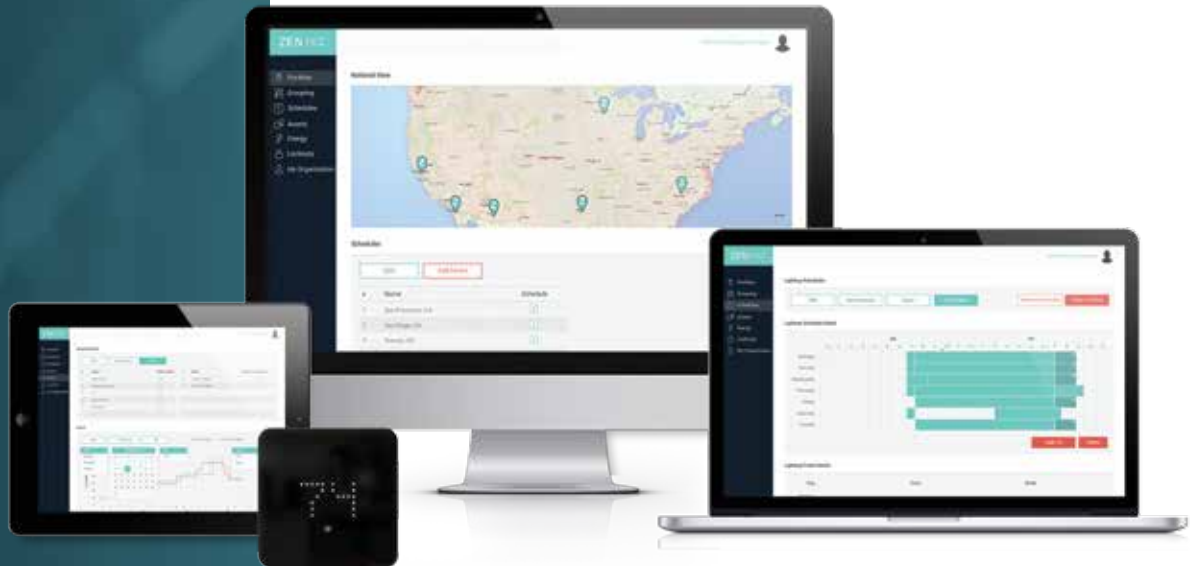

SIMPLE, SMART, CONNECTED CONTROL

Zen HQ™ is so simple,
it can be installed
within a day

HVAC systems are the largest controllable source of energy drain in commercial buildings, and yet 86% of all buildings in the USA have no energy management solution in place to control them. This is because energy management systems have historically been expensive and hard to install, often requiring complex networks and weeks of installation that disrupt daily business.

Without a way to manage
energy, costs can skyrocket.

We've designed our solution, Zen HQ™, to overcome those obstacles. All you have to do is install our smart thermostats that connect to our powerful energy management platform. It takes less than a day, delivers annual savings of up to 30% and can pay for itself in less than a year.