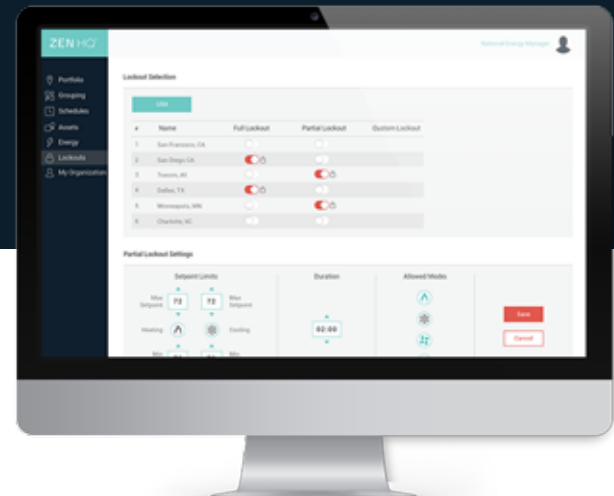

ACHIEVE INSTANT CONTROL ACROSS YOUR ORGANIZATION

Zen HQ™ is a cloud platform for managing HVAC, lighting schedules and energy consumption across multi-site operations.

The intuitive user interface helps manage energy via Zen's award winning smart thermostats.

SCHEDULING

You can apply a standard schedule template or customize your own at a National, Regional or Site level.

When creating a schedule, you can select which days the schedule is valid for, and select start and end times in 15-minute blocks.

You can then select cooling and heating setpoints for that schedule.

LOCKOUT CONTROLS

One of the most powerful features within Zen HQ™ is the ability to prevent on-site deviations from schedules by using the partial or full lockout feature.

This ensures your organization stays on schedule by preventing unauthorized adjustments.