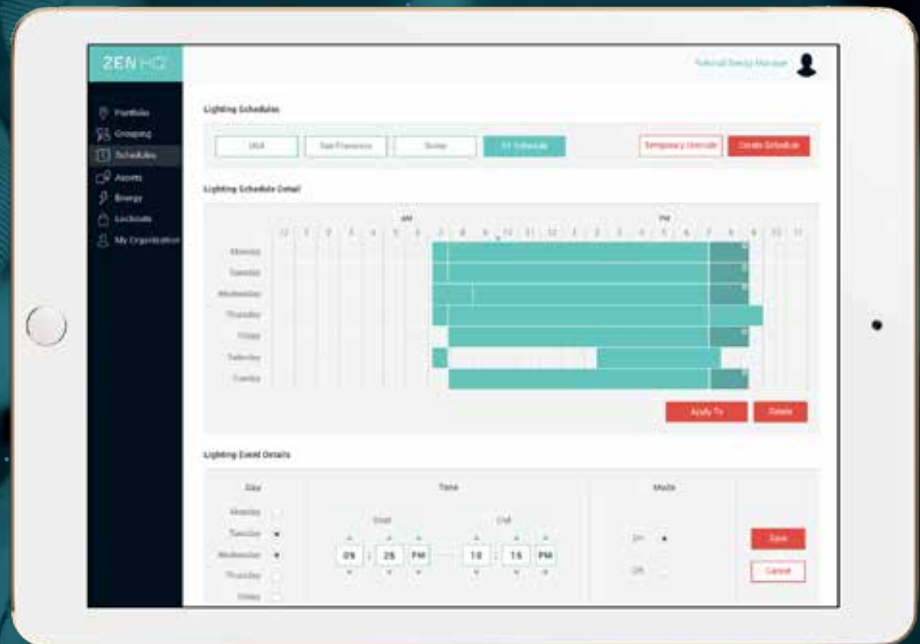

ZEN HQ™

THE SIMPLEST ENERGY MANAGEMENT SOLUTION

WITH THE FASTEST PAYBACK

ZENECOSYSTEMS.COM

ENERGY MANAGEMENT SOLUTIONS ARE NO LONGER JUST FOR BIG BUILDINGS

.....

86%

OF ALL BUILDINGS
IN THE USA HAVE
NO SMART ENERGY
MANAGEMENT