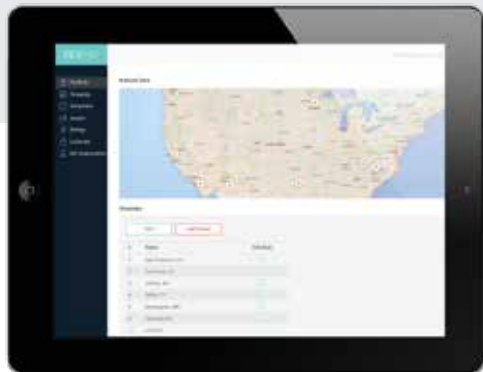

The Zen HQ™ portal notifies your devices of an active Demand Response event and displays it on your schedule.

INTEGRATED PLATFORM

Combine with lighting, energy and environmental sensors to deliver whole building energy management.