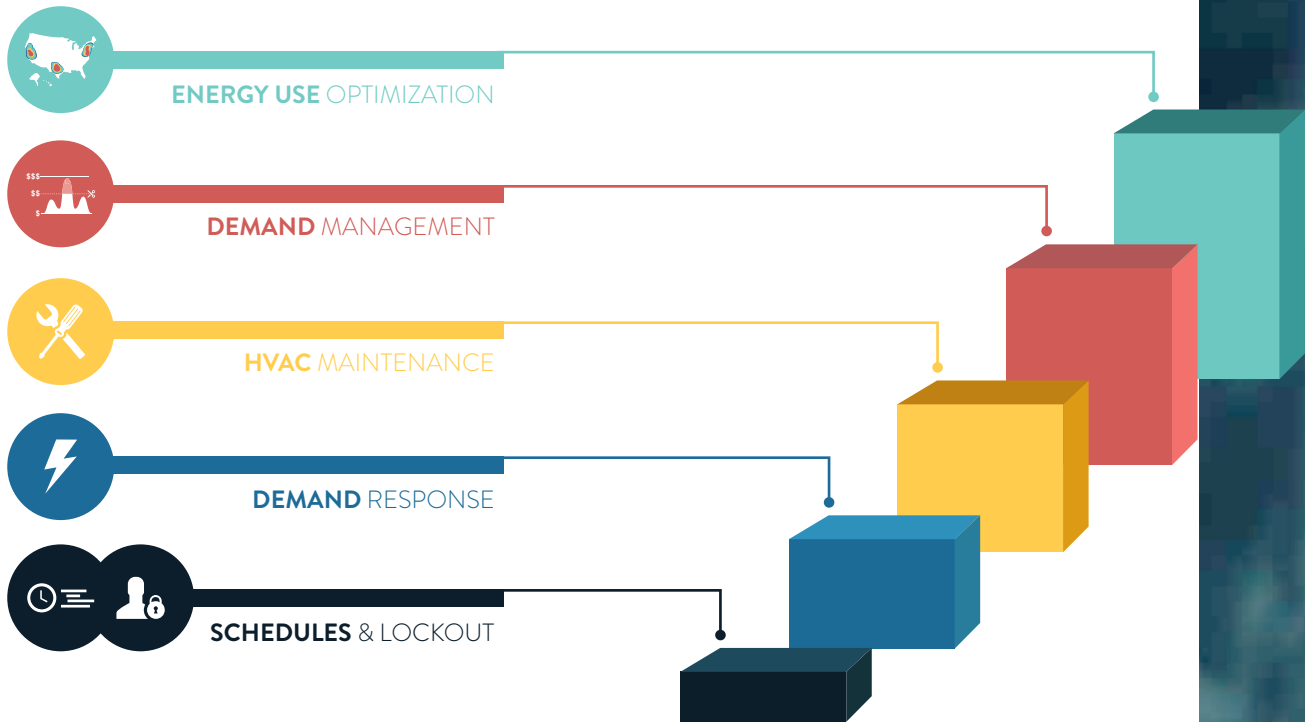

PAYBACK IN LESS THAN A YEAR

Zen HQ™ allows you to manage HVAC controls, demand response and HVAC maintenance, delivering unprecedented ROI with payback in less than a year.

.....

COMPOUND YOUR ENERGY SAVINGS

The adoption rate of smart energy practices is slow because today's options are complex, expensive and take way too long to payback your investment

SAM LANYON, EXECUTIVE DIRECTOR ZEN ECOSYSTEMS